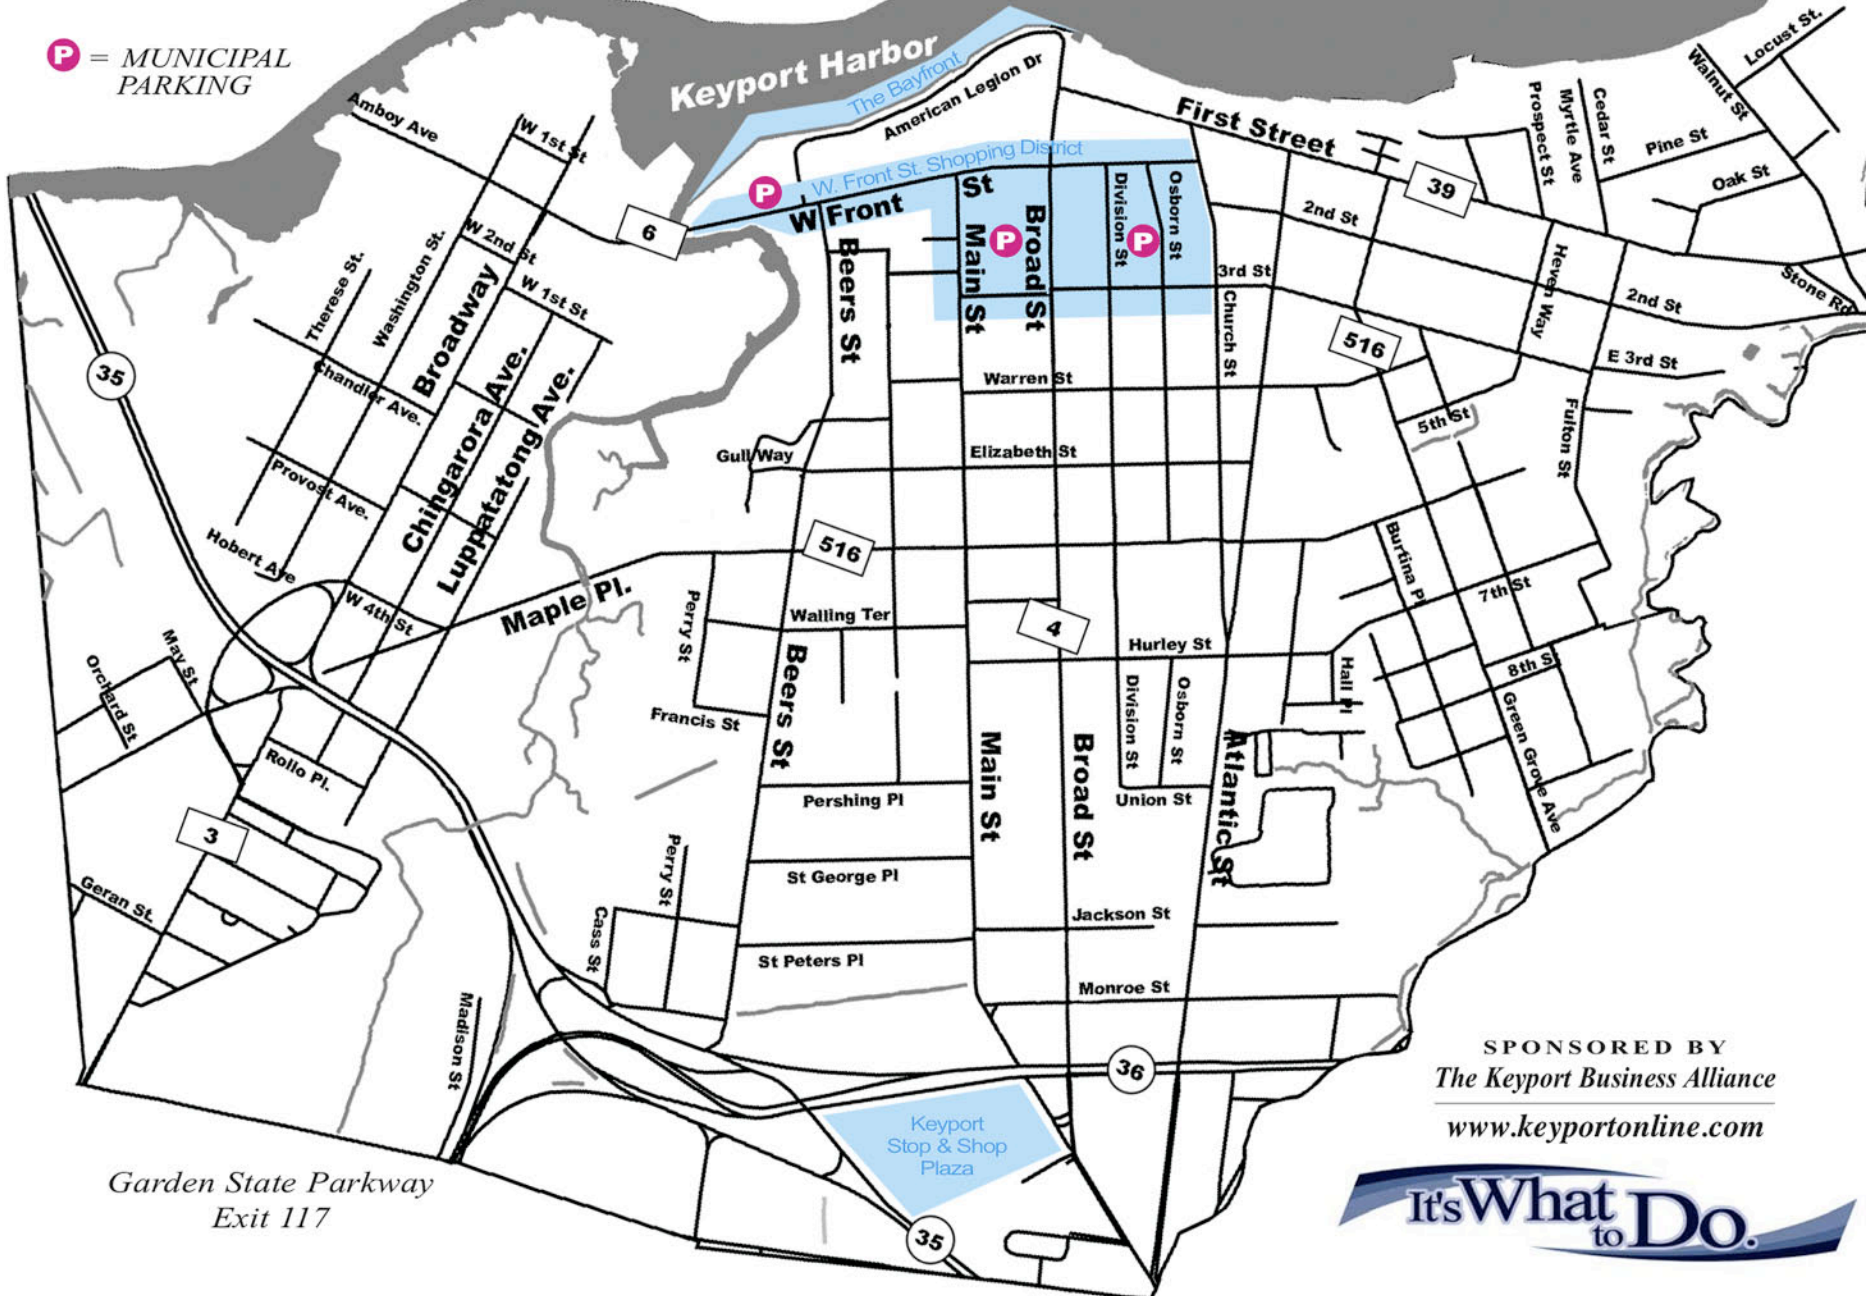

Finding Your Way

STREET MAP OF THE KEYPORT AREA

P = MUNICIPAL
PARKING

Garden State Parkway
Exit 117

SPONSORED BY
The Keyport Business Alliance
www.keyportonline.com

It's What to Do.